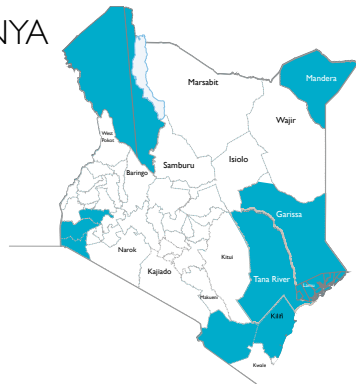

FLASH ALERT: Floods in East Africa

EAST AFRICA HUNGER CRISIS

ETHIOPIA

Affected regions

- Oromiya
- Somali

98,000

displaced by floods

72

schools affected by floods

165,000

affected by floods in Somali region

Situation updates

Flooding in the Somali region has affected 165,000 people and displaced 98,000 people. Homes have been destroyed, farmland submerged, crops destroyed, livestock killed and schools inundated with water. There is an urgent need for food, water, health services and core relief items such as temporary shelter materials, blankets and hygiene kits. World Vision is responding in Dollo Ado - where 26,000 people have been displaced - and aims to provide mosquito nets, mattresses, jerricans for carrying water and cooking stoves to families affected by the flooding. The organization aims to provide more than 14,000 people with assistance in the weeks to come.

KENYA

Worst Affected areas

- Baringo
- Garissa
- Kilifi
- Kisumu
- Lamu
- Mandera
- Tana River
- Turkana

311,100

displaced by floods

280

schools affected by floods

2,943

SOMALIA

Affected areas

- Baidoa
- Luqq
- Hirshabelle
- South West
- Jubaland
- Banadir

● Areas affected by floods

630,000

affected by floods

214,000

displaced by floods